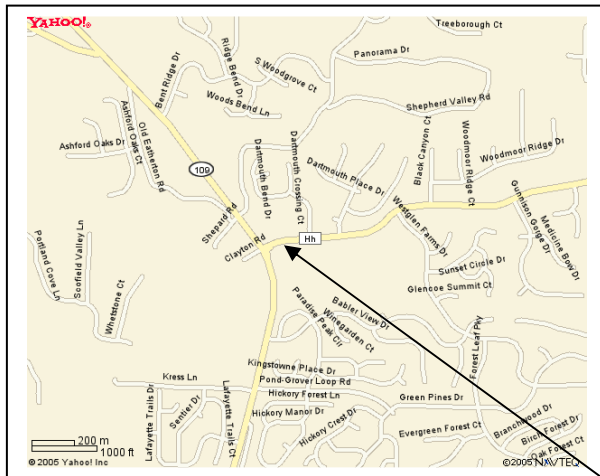

Directions to Lafayette High School

17050 Clayton Road, Wildwood, Missouri 63011
636-458-7200

From the East (Downtown St. Louis):

I-64 (Hwy 40) WEST toward WENTZVILLE
Take exit #19B OLIVE BLVD (CLARKSON ROAD)
Turn left onto CLARKSON RD
Take Clarkson Road about 3.8 miles to CLAYTON RD turn right
Go about 3.3 mi – Lafayette high School will be on your left

From the West (Highway 270):

I-64 (Hwy 40) WEST toward WENTZVILLE
Take exit #19B OLIVE BLVD (CLARKSON ROAD)
Turn left onto CLARKSON RD
Take Clarkson Road about 3.8 miles to CLAYTON RD turn right
Go about 3.3 mi – Lafayette high School will be on your left

Alternative Directions

I-270 to **Manchester Road** (West)
Manchester Road - go about 10.7 mi
Take ramp toward **MO-109 (Babler State Park)** - go 0.8 mi
Turn right on **CLAYTON RD** - go 0.1 mi
Lafayette High school will be on the right