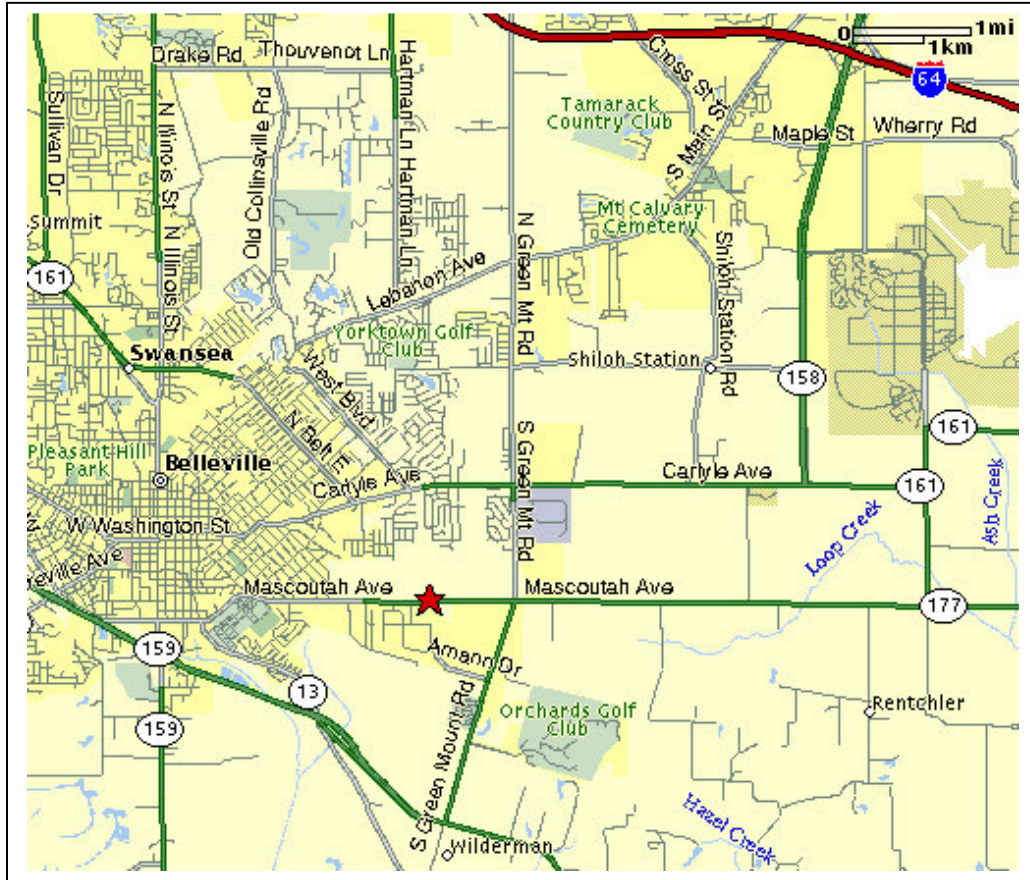

Belleville Family Sportsplex

2346 Mascoutah Avenue, Belleville, Illinois 62220
Phone-(618) 277-7111 Fax-(618) 277-7981

Directions

From St. Louis: Take Interstate 64 to Interstate 255 South to Illinois Route 15 East to Belleville. Go past all four Belleville exits till you reach South Green Mount Road (Eckert's Orchard) and make a left. Go to the next stop light which is Mascoutah Avenue/Illinois 177 and make a left. The Family Sportsplex is approximately 1/2 mile on the right.

From Fairview Heights: Take Interstate 64 to Exit 16. Head South on Green Mount Road. You will cross over Lebanon Ave and Route 161. Stay on Greenmount Road till you reach Route 177 and make a right. Proceed 1 miles and The Family Sportsplex is on the right.

From South St. Louis: Cross over the J.B. Bridge and take Interstate 255 North till you reach the Illinois Route 15 exit and head east toward Belleville. Take Illinois 15 East till you reach Eckert's Orchard Country Store and make a left (Greenmount Road). Take Greenmount Road North till you reach the 1st stoplight and make a left on to Illinois Route 177 (Mascoutah Ave). Proceed 1 miles and The Family Sportsplex is on the right.